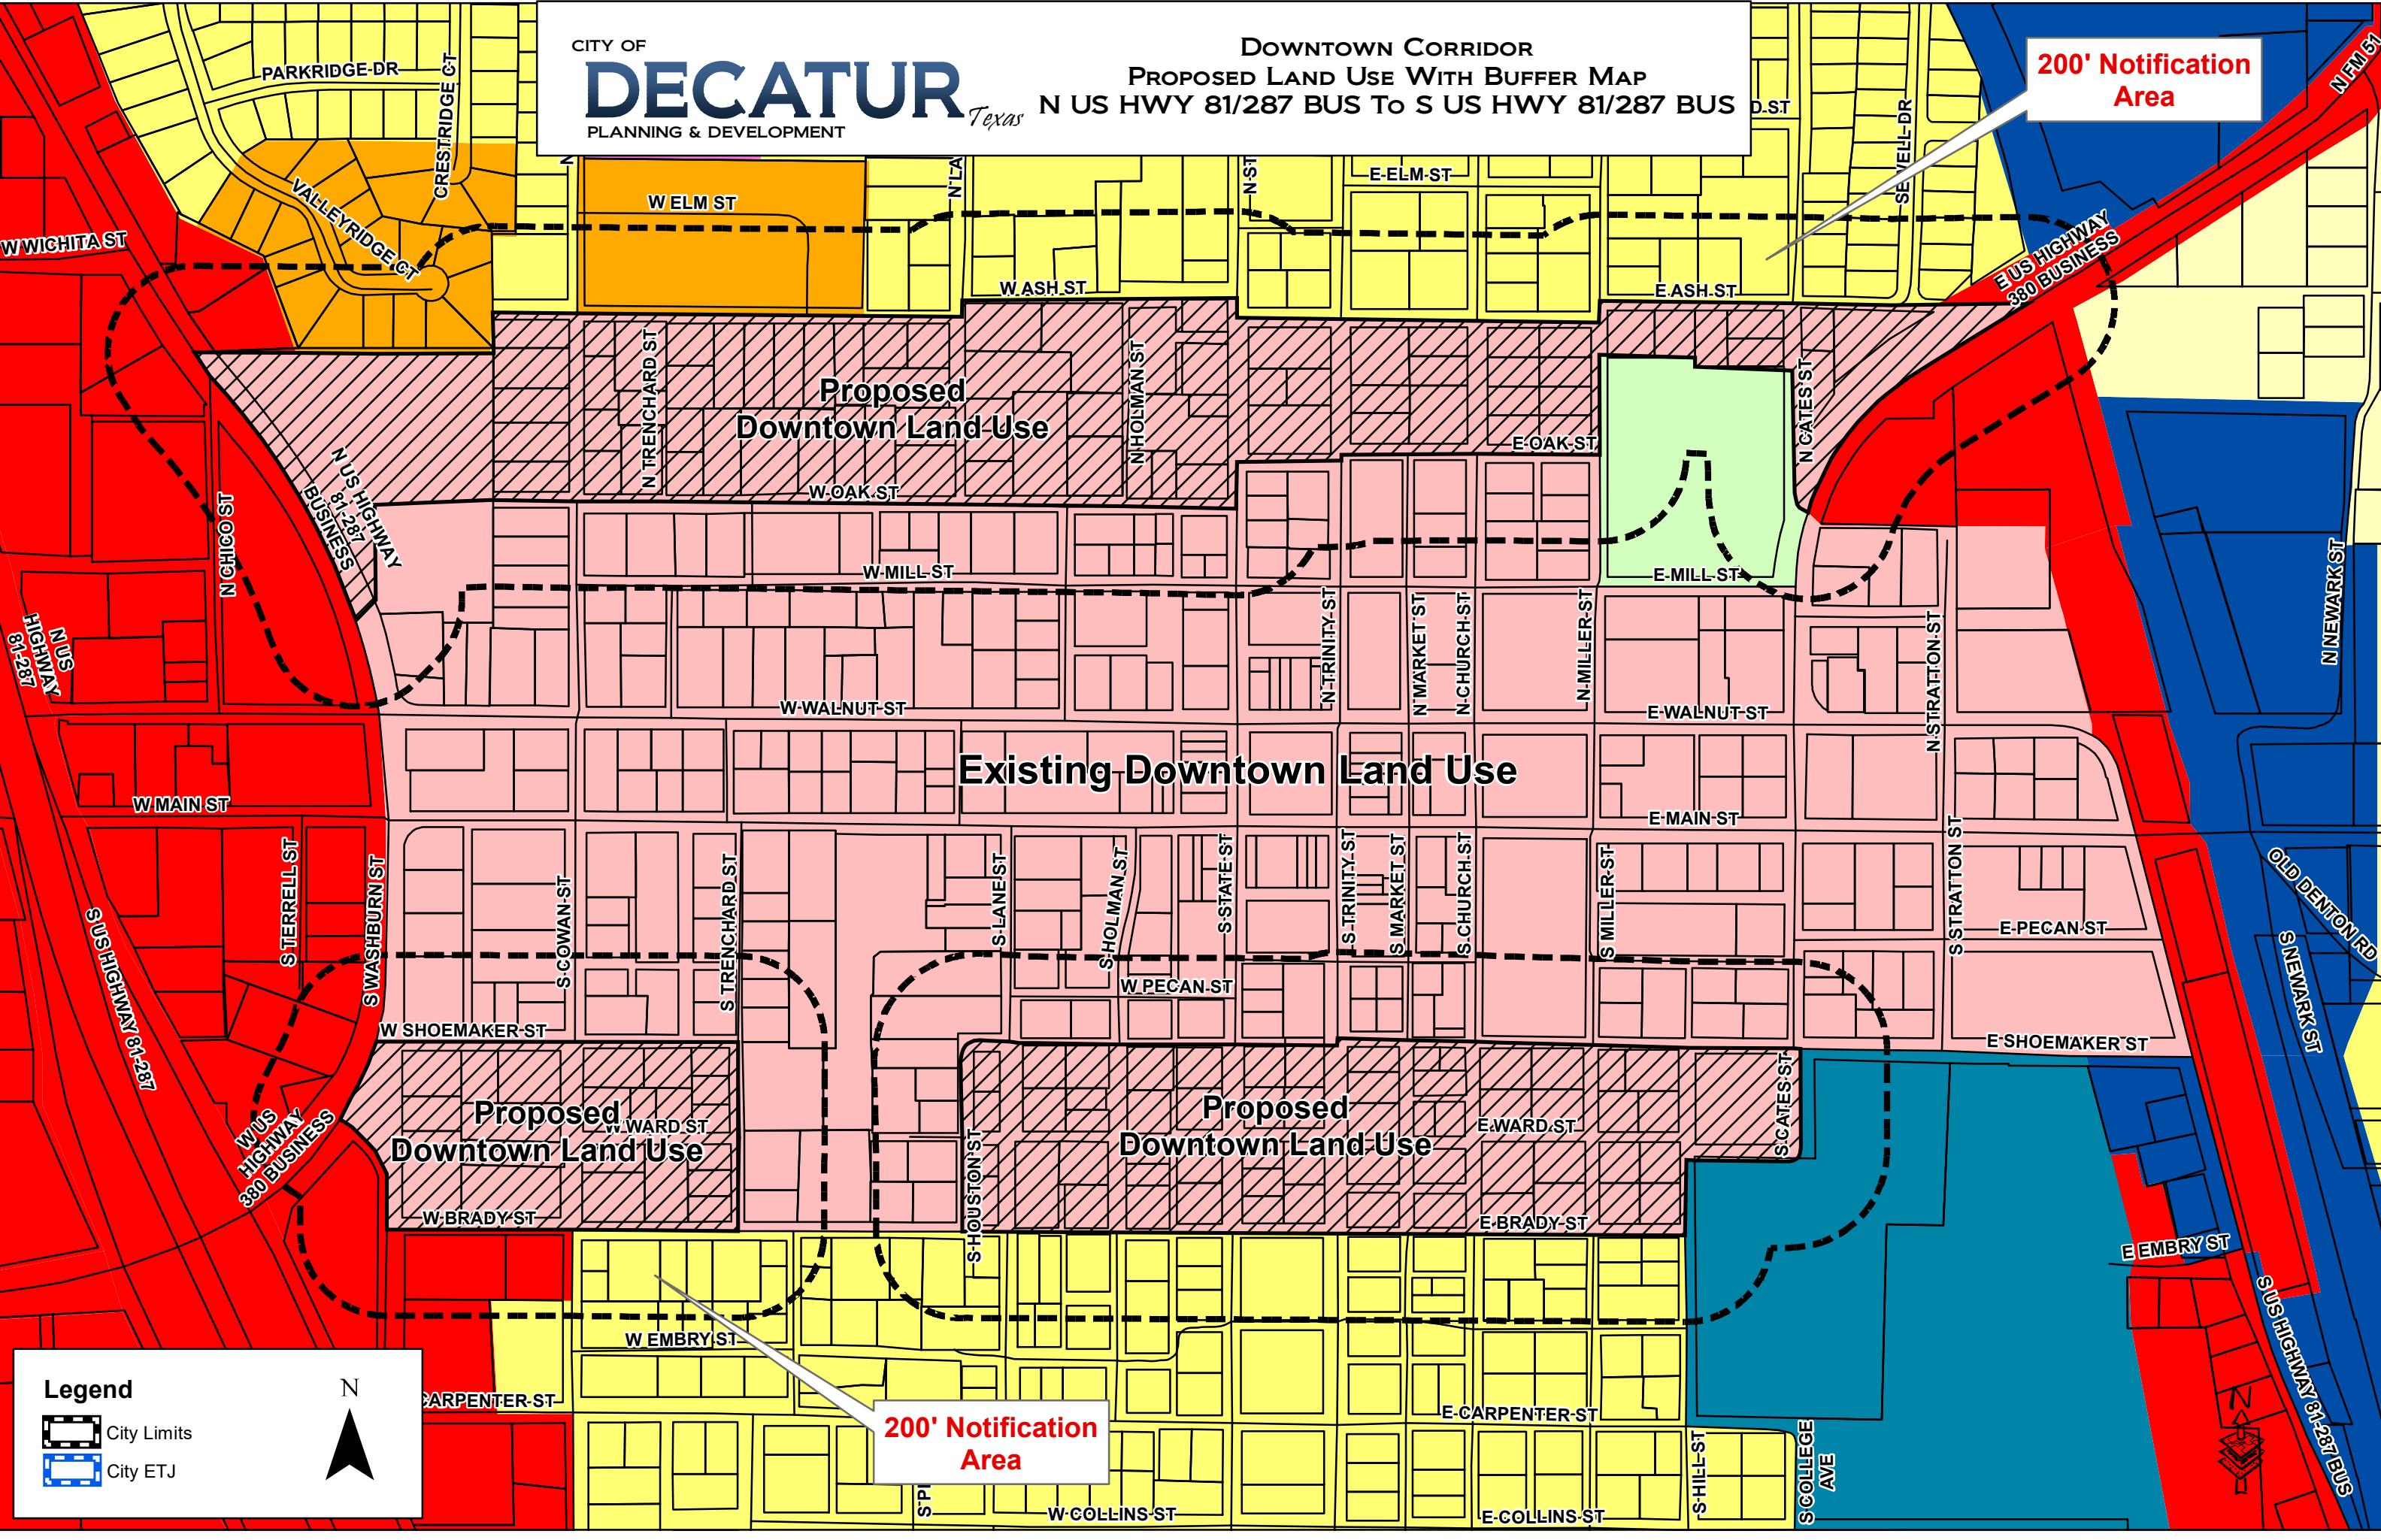

200' Notification Area

Legend

- City Limits
- City ETJ

N

200' Notification Area